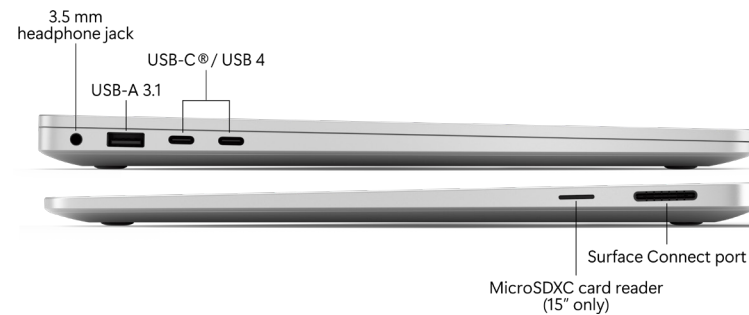

Windows Hello face authentication camera

Audio

Dual Studio Mics with voice focus¹¹

Omnisonic[®] Speakers with Dolby[®] Atmos[®]¹²

Support for Bluetooth[®] LE Audio

Ports and charging

2X USB-C[®] / USB 4 ports with support for:
Charging
Data transfer
DisplayPort 1.4a

Surface Thunderbolt™ 4 Dock & other accessories

Supports fast charging with minimum 65W power supply
via Surface Connect or USB-C[®]¹³

USB-A 3.1

3.5 mm headphone jack

Surface Connect port

2X USB-C[®] / USB 4 ports with support for:
Charging
Data transfer
DisplayPort 1.4a