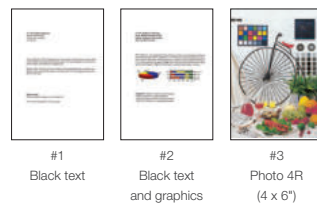

²⁾ When printed on Epson Premium Glossy Photo Paper

³⁾ Otherwise 3mm top, left, right, bottom

⁴⁾ Default mode in accordance with ISO7779 for MFPs

⁵⁾ Quoted yields are based on the ISO 24711/24712 patterns of mixed text and colour graphics with Epson methodology. Quoted yields are based on the replacement ink bottles purchased. For print quality, part of the ink from the included bottles is used for printer startup so yields could be lower than those of replacement ink bottles. Actual yields will vary due to reasons including images printed, print settings, temperature and humidity. Yields may be lower when printing infrequently or predominantly with one ink colour. Ink is used for both printing and printhead maintenance. All inks are used for both black and colour printing.

© 2020 Epson Singapore Pte Ltd. All Rights Reserved. Reproduction in part or in whole, without the written permission from Epson, is strictly prohibited. EPSON and EXCEED YOUR VISION are registered trademarks of Seiko Epson Corporation. All other product names and other company names used herein are for identification purposes only and are the trademarks or registered trademarks of their respective owners. Epson disclaims any and all rights in those marks. Print samples shown are simulations only. Specifications and product availability are subject to change without notice and may vary between countries. Please check with local Epson offices for more information.

Dealer's Stamp

Information correct at time of printing
Printed July 2020

Epson (Thailand) Co.,Ltd.

1 Empire Tower, 42nd Floor
South Sathorn Road, Yan Nawa, Sathon, Bangkok 10120

Contact Us

✉ : support@eth.epson.co.th
📞 : Epson Thailand
☎ : 02-460-9699

Follow Us

More Details